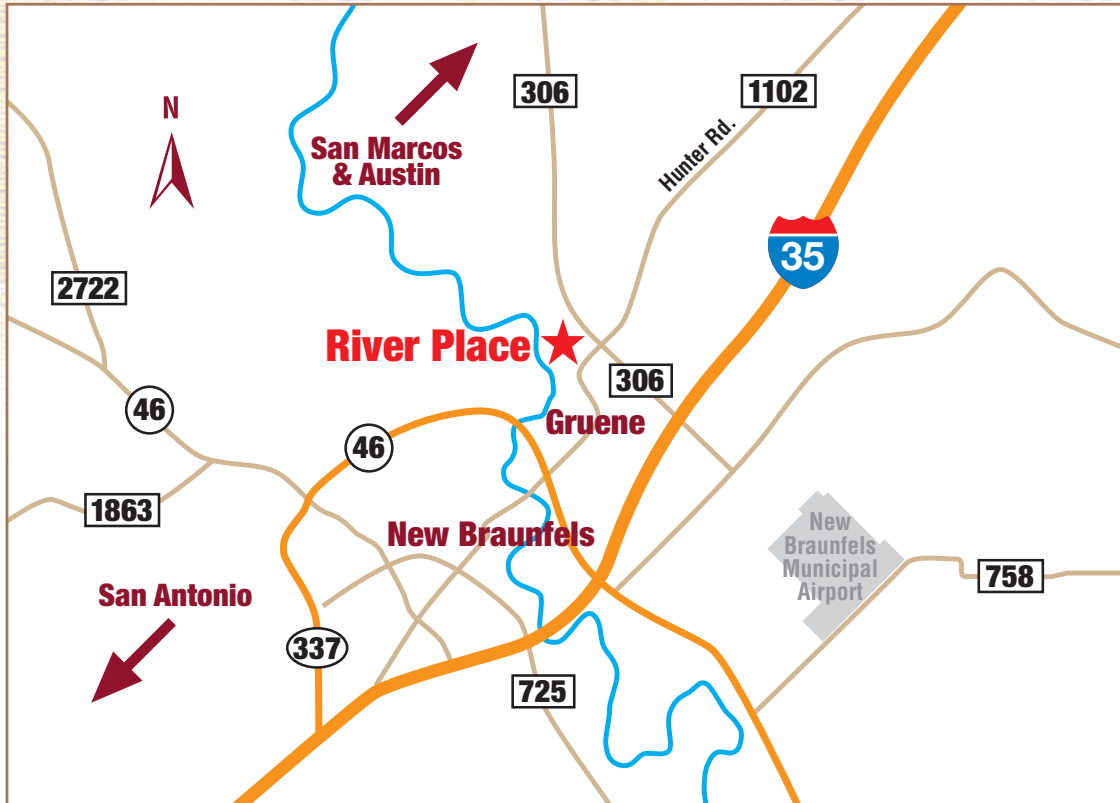

RIVER PLACE at GRUENE

LOCATION MAP

Driving Directions from San Antonio:

Take IH 35 N. from Loop 1604,
Exit FM 306 (exit 191),
Turn left at Bretzke Lane,
Proceed past River Forest Drive.
The entrance is on the left.